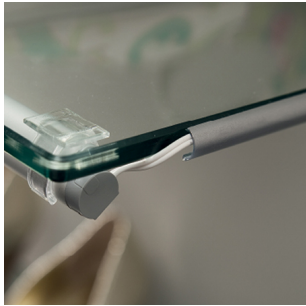

CABLE COVER

Finish

White

Black

Metallic grey

CABLE COVER

1220896__00

600mm L 600mm A

1220062__00

1200mm L 1200mm A

13201056500

B