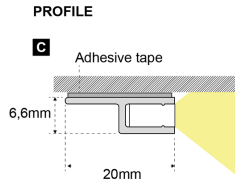

MINI OCTOPUS ACCESSORIES

Finish

PROFILE

13300821000

Profile L 2200mm C