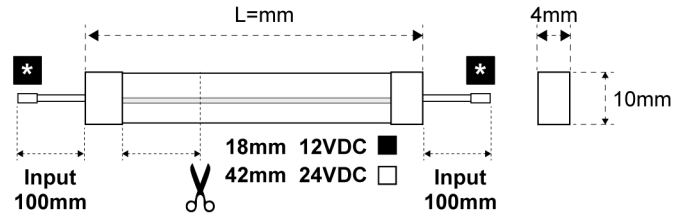

* Connection cord L=3m INCLUDED

Finish

☐⁰¹
White

- optic designed to ensure uniform light diffusion
- can be cut
- recessed installation
- clips available for surface mounting

MINI OCTOPUS

29000010102ZW	☐⁰¹	1 input	8W/m	L 1000mm	Warm White	IN: 12 VDC
29000020102ZW	☐⁰¹	2 input	8W/m	L 3000mm	Warm White	IN: 12 VDC
29000030102ZW	☐⁰¹	2 input	8W/m	L 6000mm	Warm White	IN: 12 VDC
29000300101ZW	☐⁰¹	1 input	8W/m	L 1000mm	Warm White	IN: 24 VDC
29000300101ZN	☐⁰¹	1 input	8W/m	L 1000mm	Natural White	IN: 24 VDC
29000310101ZW	☐⁰¹	2 input	8W/m	L 3000mm	Warm White	IN: 24 VDC
29000310101ZN	☐⁰¹	2 input	8W/m	L 3000mm	Natural White	IN: 24 VDC
29000320101ZW	☐⁰¹	2 input	8W/m	L 6000mm	Warm White	IN: 24 VDC
29000320101ZN	☐⁰¹	2 input	8W/m	L 6000mm	Natural White	IN: 24 VDC

Power supply and control

MEC DRIVER

For the selection of the power supply system scan or click the QR code.

SMART SYSTEM

For the choice of control system (only for lights without integrated controls) scan or click the QR code.