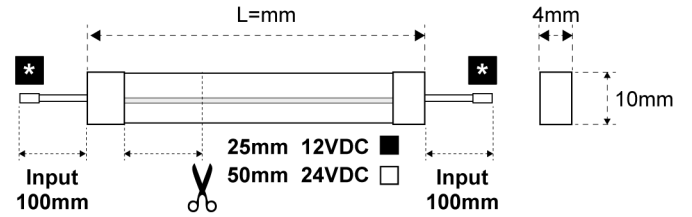

* Connection cord L=3m INCLUDED

Finish

⁰¹
White

- optic designed to ensure uniform light diffusion
- can be cut
- recessed installation
- clips available for surface mounting

- supplied with Emotion system: the colour temperature varies from "warm" to "natural"

MINI OCTOPUS EDC

29000010102ZD		1 input	10W/m	L 1000mm	3000K+4000K	IN: 12 VDC
29000020102ZD		2 input	10W/m	L 3000mm	3000K+4000K	IN: 12 VDC
29000030102ZD		2 input	10W/m	L 6000mm	3000K+4000K	IN: 12 VDC
29000300101ZD		2 input	10W/m	L 1000mm	3000K+4000K	IN: 24 VDC
29000310101ZD		2 input	10W/m	L 3000mm	3000K+4000K	IN: 24 VDC
29000320101ZD		2 input	10W/m	L 6000mm	3000K+4000K	IN: 24 VDC

Power supply and control

MEC DRIVER

For the selection of the power supply system scan or click the QR code.

SMART SYSTEM

For the choice of control system (only for lights without integrated controls) scan or click the QR code.