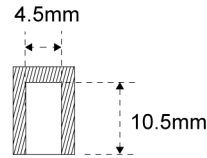

MINI OCTOPUS

* Connection cord L=3m INCLUDED