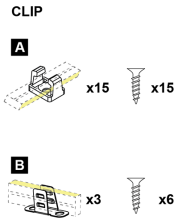

MINI OCTOPUS ACCESSORIES

Finish

PROFILE

13300821000

Profile L 2200mm C