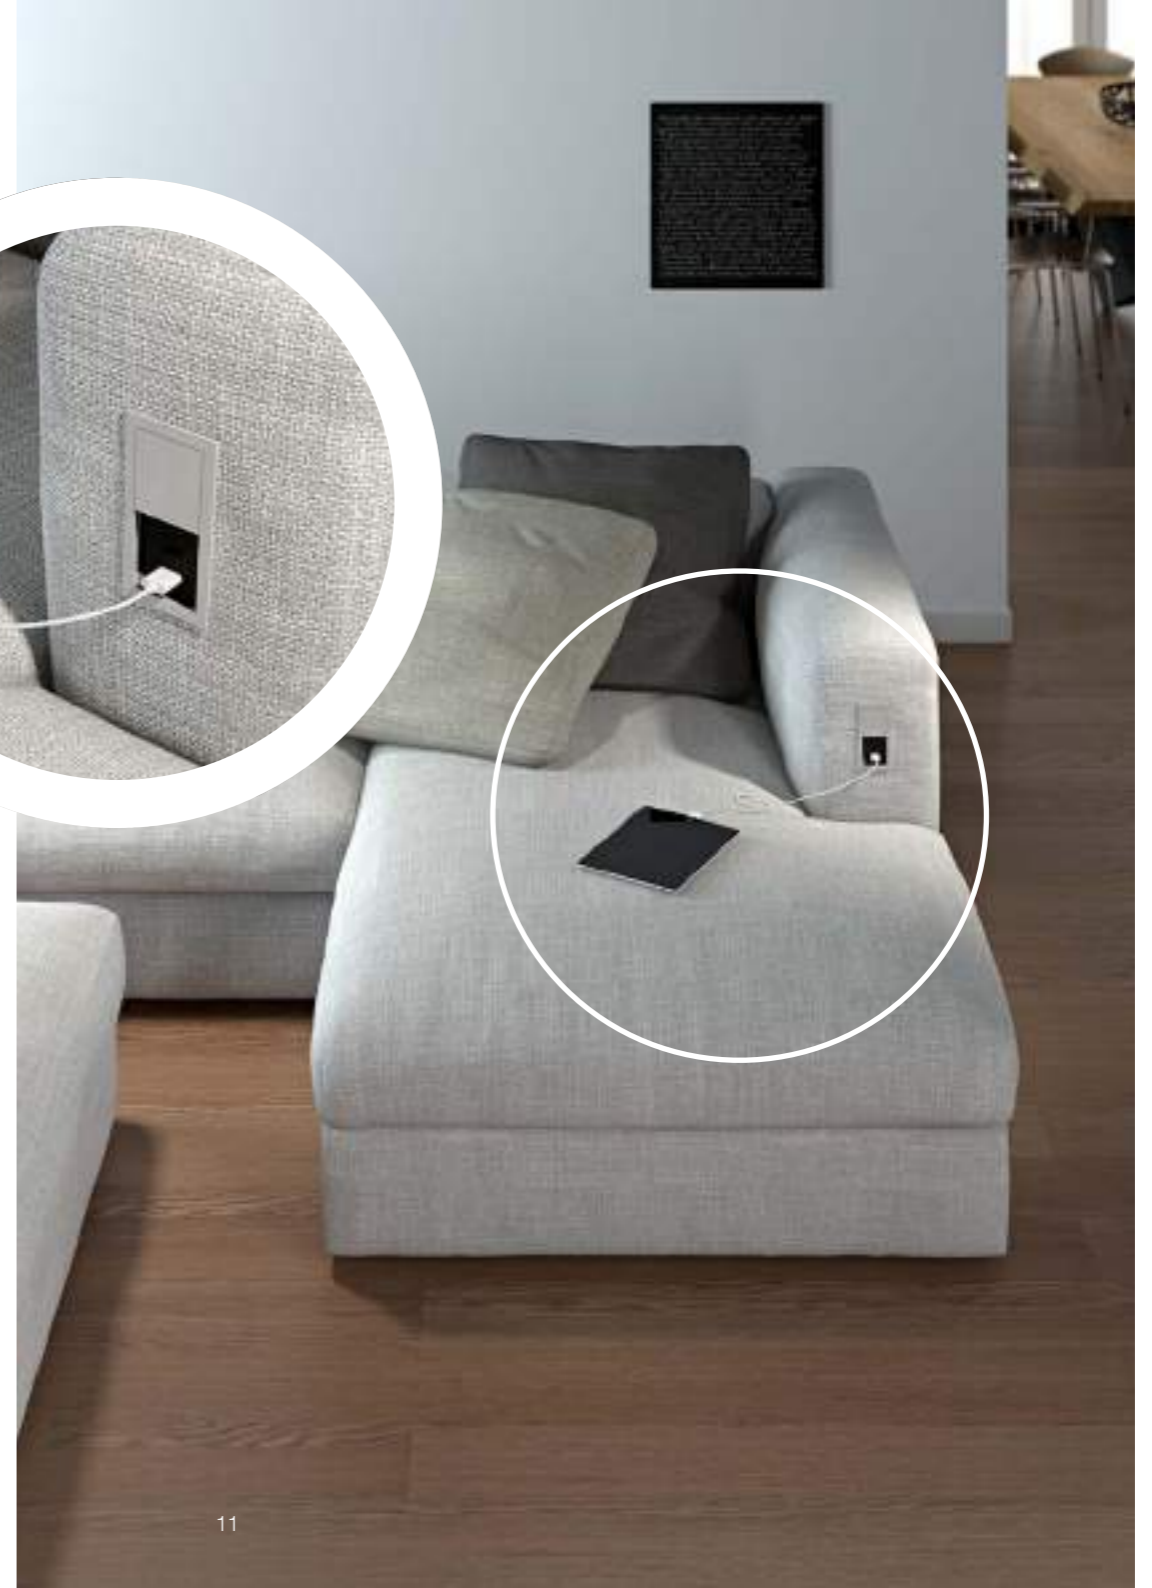

DIVANO
SOFÀ