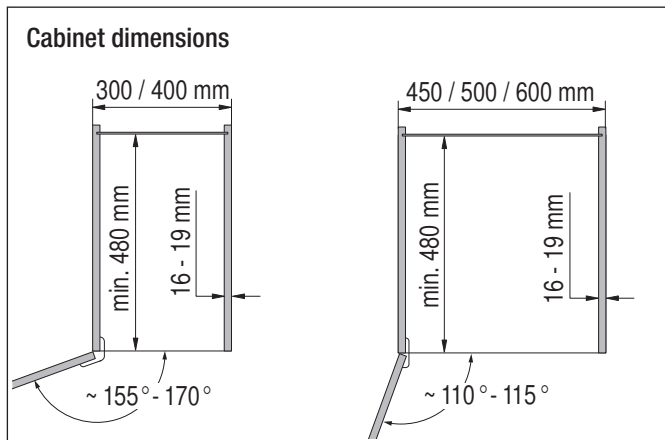

VS TAL Gate / N

Installation dimensions

Heights

- VS TAL Gate 1 650 mm - 950 mm (2 baskets)
- VS TAL Gate 2 950 mm - 1200 mm (3 baskets)
- VS TAL Gate 3 1200 mm - 1450 mm (4 baskets)
- VS TAL Gate 4 1450 mm - 1700 mm (4 baskets)
- VS TAL Gate 5 1700 mm - 1950 mm (5 baskets)
- VS TAL Gate 6 1900 mm - 2140 mm (5 baskets)

Basket dimensions

Cabinet	Basket width	Basket depth	Basket height	
			Classic Saphir	Premea Artline, Planero
300	230	420	75/115	84/124
400	330	420	75/115	84/124
450	350	395	75/115	84/124
500	400	395	75/115	84/124
600	500	395	75/115	84/124

Basket variants

C 300 / 400

C 450 / 500 / 600

Finish

- Fitting** RAL 9006 silver, clear finish
- Baskets** chrome (except Planero), RAL 9006 silver, clear finish
- Load** slide 75 kg

Please note: The cabinet must be securely fastened to the wall to prevent it from tilting. Appropriate fixing material is not supplied with the fitting.

C

	X
K 300	41
K 400	78
K 450	80
K 500	96
K 600	133

mm