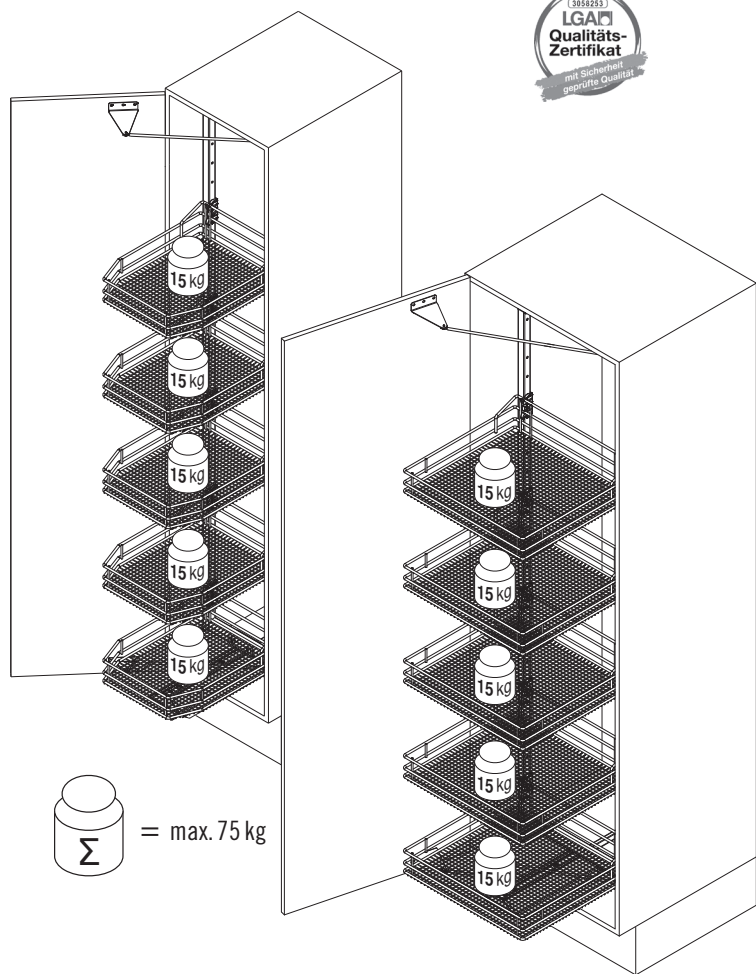

Basket variants

C 300 / 400

C 450 / 500 / 600

Finish

- Fitting** RAL 9006 silver, clear finish
- Baskets** chrome (except Planero), RAL 9006 silver, clear finish
- Load** slide 75 kg

Please note: The cabinet must be securely fastened to the wall to prevent it from tilting. Appropriate fixing material is not supplied with the fitting.

We reserve the right to make technical changes and to improve product specifications.

09 / 2017

VS TAL Gate / N

1

A

2

B

3