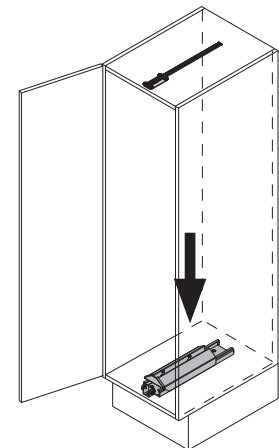

Basket variants

C 300 / 400

C 450 / 500 / 600

Finish

- Fitting** RAL 9006 silver, clear finish
- Baskets** chrome (except Planero), RAL 9006 silver, clear finish
- Load** slide 75 kg

Please note: The cabinet must be securely fastened to the wall to prevent it from tilting. Appropriate fixing material is not supplied with the fitting.

We reserve the right to make technical changes and to improve product specifications.

09 / 2017

VS TAL Gate / N

1

A

2

B

3