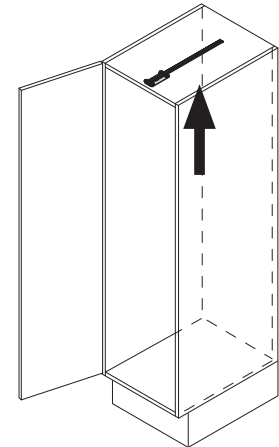

VS TAL Gate / N

Installation dimensions

Heights

- VS TAL Gate 1 650 mm - 950 mm (2 baskets)
- VS TAL Gate 2 950 mm - 1200 mm (3 baskets)
- VS TAL Gate 3 1200 mm - 1450 mm (4 baskets)
- VS TAL Gate 4 1450 mm - 1700 mm (4 baskets)
- VS TAL Gate 5 1700 mm - 1950 mm (5 baskets)
- VS TAL Gate 6 1900 mm - 2140 mm (5 baskets)

Basket variants

C 300 / 400

C 450 / 500 / 600

Finish

- Fitting** RAL 9006 silver, clear finish
- Baskets** chrome (except Planero), RAL 9006 silver, clear finish
- Load** slide 75 kg

Please note: The cabinet must be securely fastened to the wall to prevent it from tilting. Appropriate fixing material is not supplied with the fitting.

We reserve the right to make technical changes and to improve product specifications.

09 / 2017

VS TAL Gate / N

1

A

2

B

3