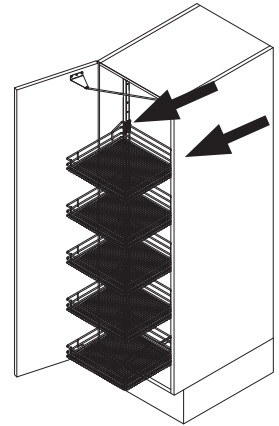

Basket variants

C 300 / 400

C 450 / 500 / 600

Finish

- Fitting** RAL 9006 silver, clear finish
- Baskets** chrome (except Planero), RAL 9006 silver, clear finish
- Load** slide 75 kg

Please note: The cabinet must be securely fastened to the wall to prevent it from tilting. Appropriate fixing material is not supplied with the fitting.

3

4

C

1

A

2

B

6