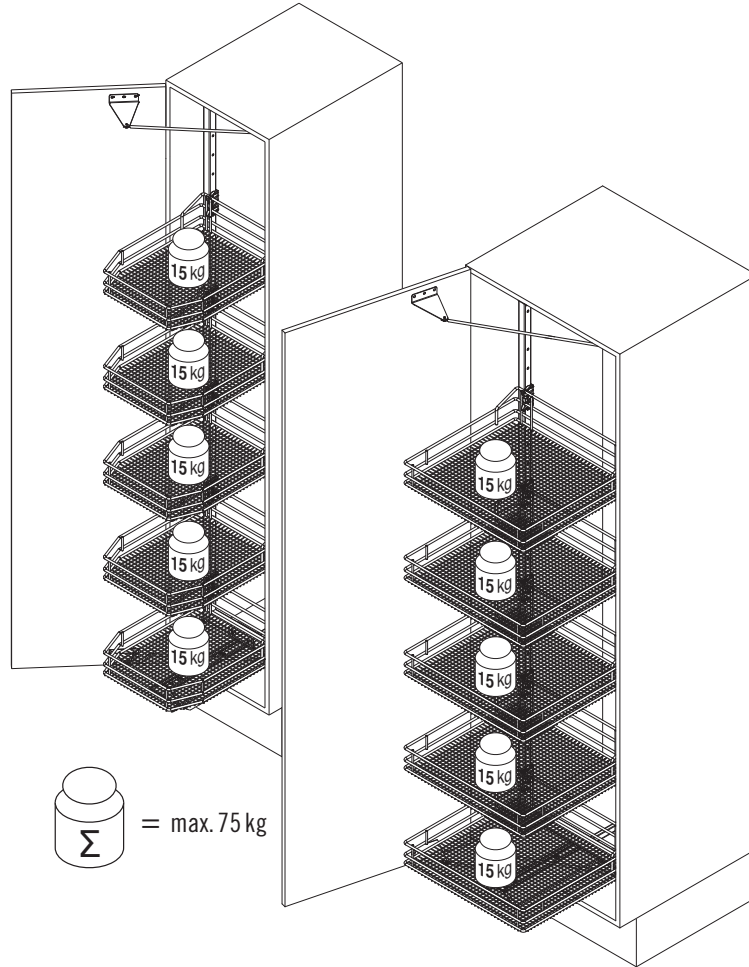

Basket variants

C 300 / 400

C 450 / 500 / 600

Finish

- Fitting** RAL 9006 silver, clear finish
- Baskets** chrome (except Planero), RAL 9006 silver, clear finish
- Load** slide 75 kg

Please note: The cabinet must be securely fastened to the wall to prevent it from tilting. Appropriate fixing material is not supplied with the fitting.

We reserve the right to make technical changes and to improve product specifications.

09 / 2017

VS TAL Gate / N

1

A

2

B

3