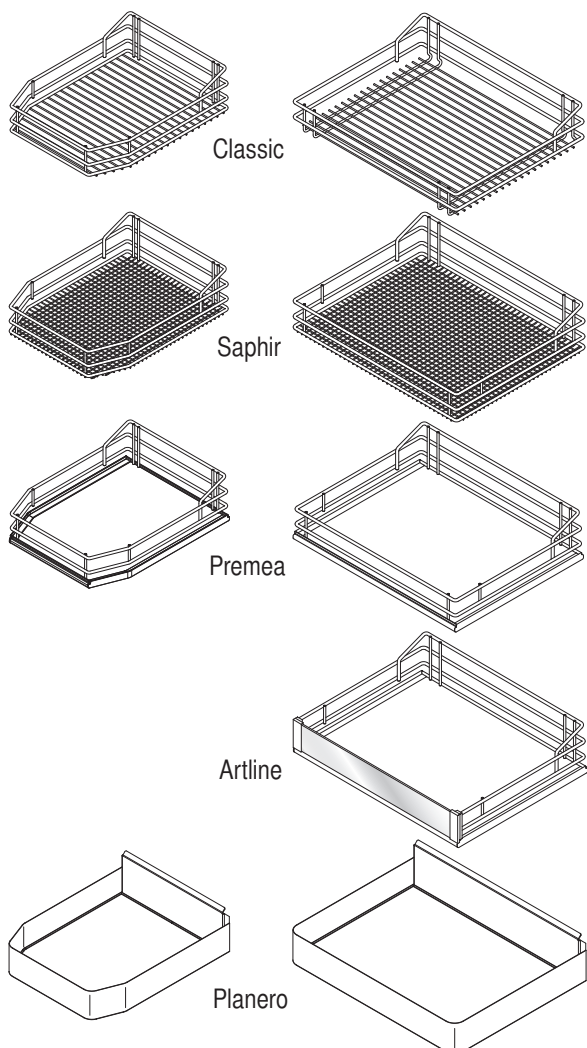

VS TAL Gate / N

Installation dimensions

Heights

- VS TAL Gate 1 650 mm - 950 mm (2 baskets)
- VS TAL Gate 2 950 mm - 1200 mm (3 baskets)
- VS TAL Gate 3 1200 mm - 1450 mm (4 baskets)
- VS TAL Gate 4 1450 mm - 1700 mm (4 baskets)
- VS TAL Gate 5 1700 mm - 1950 mm (5 baskets)
- VS TAL Gate 6 1900 mm - 2140 mm (5 baskets)

Basket dimensions

Cabinet	Basket width	Basket depth	Basket height	
			Classic Saphir	Premea Artline, Planero
300	230	420	75/115	84/124
400	330	420	75/115	84/124
450	350	395	75/115	84/124
500	400	395	75/115	84/124
600	500	395	75/115	84/124

Basket variants

C 300 / 400

C 450 / 500 / 600

Finish

- Fitting** RAL 9006 silver, clear finish
- Baskets** chrome (except Planero), RAL 9006 silver, clear finish
- Load** slide 75 kg

Please note: The cabinet must be securely fastened to the wall to prevent it from tilting. Appropriate fixing material is not supplied with the fitting.

C

	X
K 300	41
K 400	78
K 450	80
K 500	96
K 600	133

mm