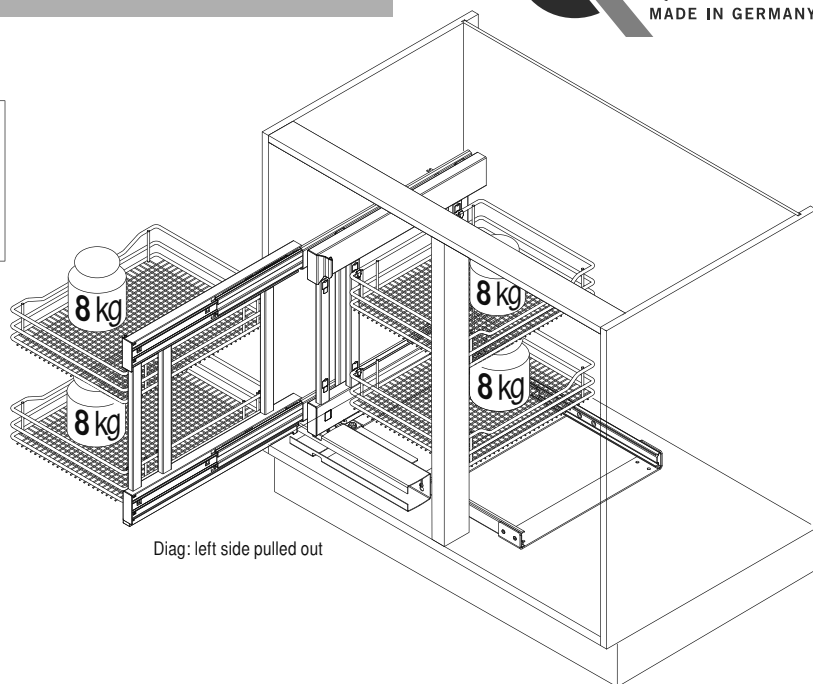

VS COR Flex 480

pull-out movement

Cabinet dimensions

External width: min. 900 - 1,200 mm

Door width: min. 450 mm

Internal height: min. 530 mm

Specifications

Full extension with damping

Fitting: RAL 9006 silver (clear coat),
RAL 9010 white, champagne, lava grey

Baskets: Chrome, RAL 9006 silver (clear coat),
RAL 9010 white, champagne, lava grey

Load capacity of baskets:

Front baskets 8 kg
Rear baskets 8 kg

Basket variants:

Classic

Saphir

Premea

Cabinet dimensions

	K 900	K 1,000	K 1,200
B	min. 900	min. 1,000	min. 1,000
T	min. 450	min. 500	min. 600
W	≥ 411	≥ 461	≥ 561

Basket dimensions (front baskets)

Cabinet	basket width			basket depth			basket height	
	900	1,000	1,200	900	1,000	1,200	Classic Saphir	Premea Premea Artline
	280	325	350	415	415	415	75	84

VAUTH SAGEL
VS COR Flex 480 R
900
1000
1200

VAUTH SAGEL
VS COR Flex 480 R
900
1000
1200

04 / 2017

VS COR Flex 500/550

pull-out movement

Diag: left side pulled out

Cabinet dimensions

- External width:** min. 900 - 1,200 mm
- Door width:** min. 450 mm
- Internal height:** min. 530 mm