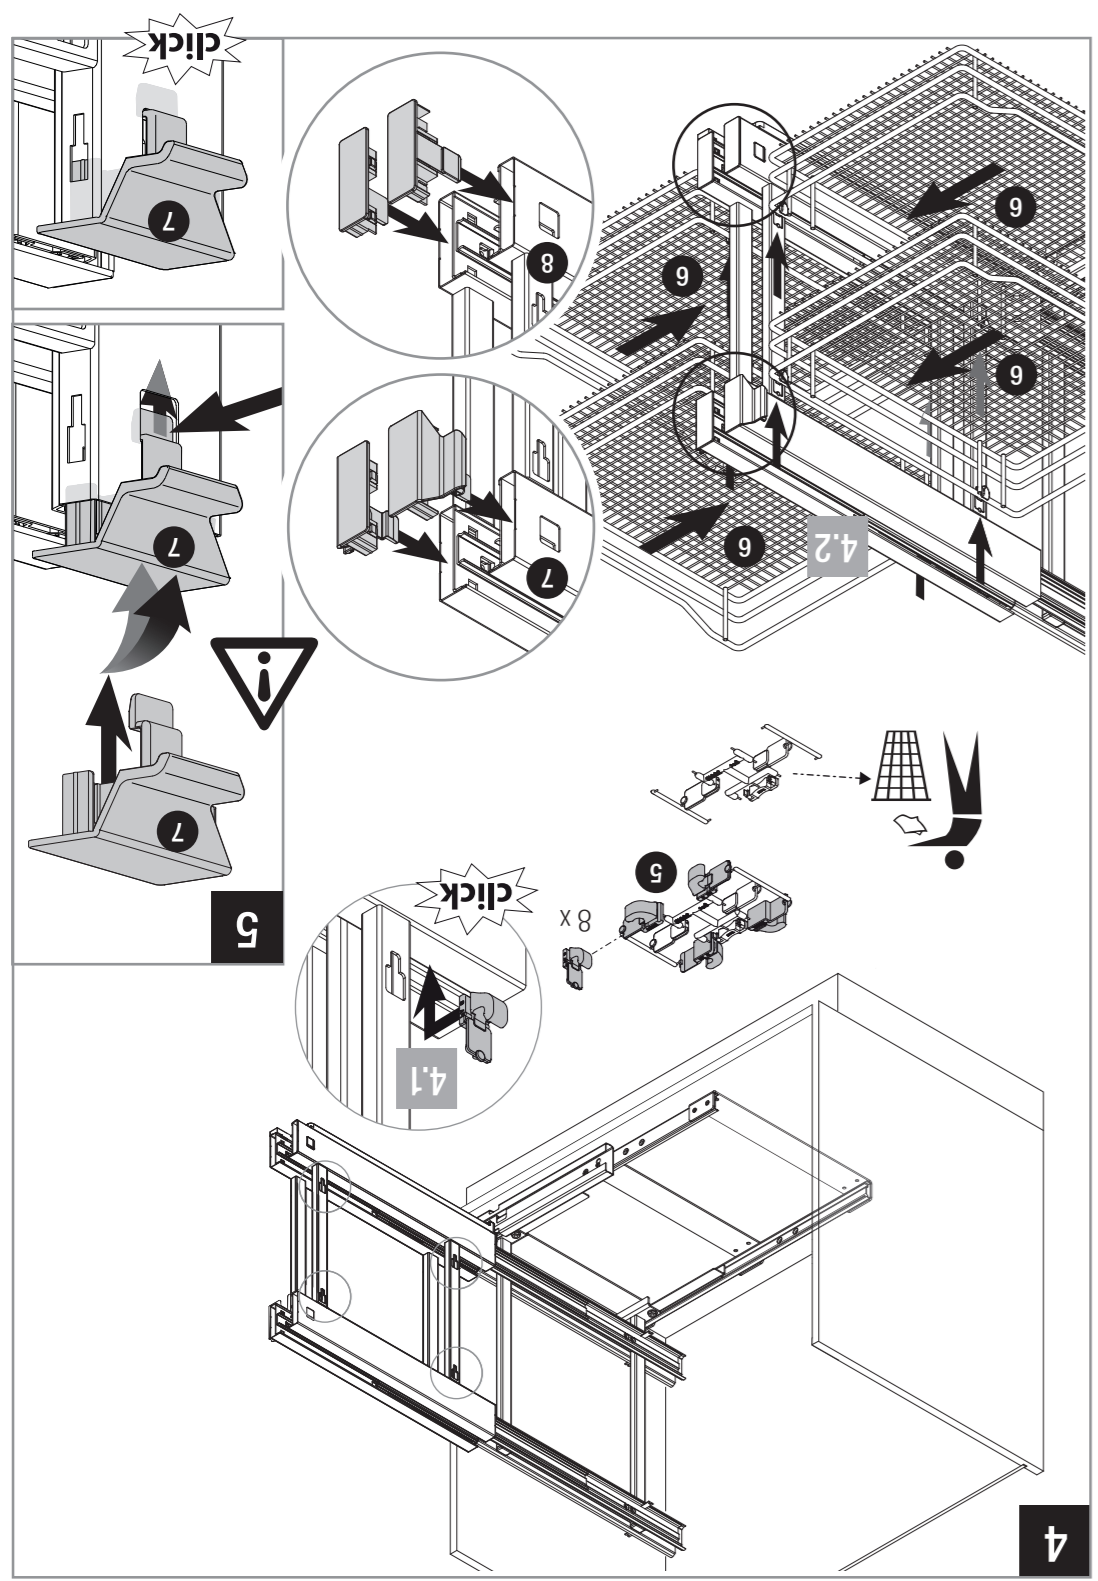

VS COR Flex 500 R
900
1000
1200
04/2017