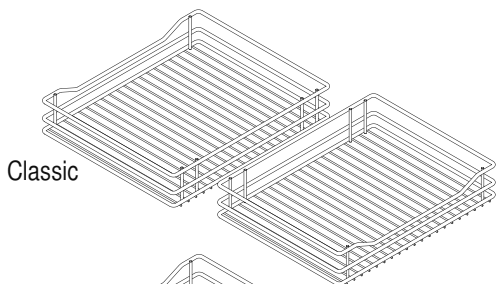

VS COR Flex 480

pull-out movement

Cabinet dimensions

External width: min. 900 - 1,200 mm

Door width: min. 450 mm

Internal height: min. 530 mm

Specifications

Full extension with damping

Fitting: RAL 9006 silver (clear coat),
RAL 9010 white, champagne, lava grey

Baskets: Chrome, RAL 9006 silver (clear coat),
RAL 9010 white, champagne, lava grey

Load capacity of baskets:

Front baskets 8 kg
Rear baskets 8 kg

Basket variants:

Classic

Saphir

Premea

Cabinet dimensions

	K 900	K 1,000	K 1,200
B	min. 900	min. 1,000	min. 1,000
T	min. 450	min. 500	min. 600
W	≥ 411	≥ 461	≥ 561

Basket dimensions (front baskets)

Cabinet	basket width			basket depth			basket height	
	900	1,000	1,200	900	1,000	1,200	Classic Saphir	Premea Premea Artline
	280	325	350	415	415	415	75	84