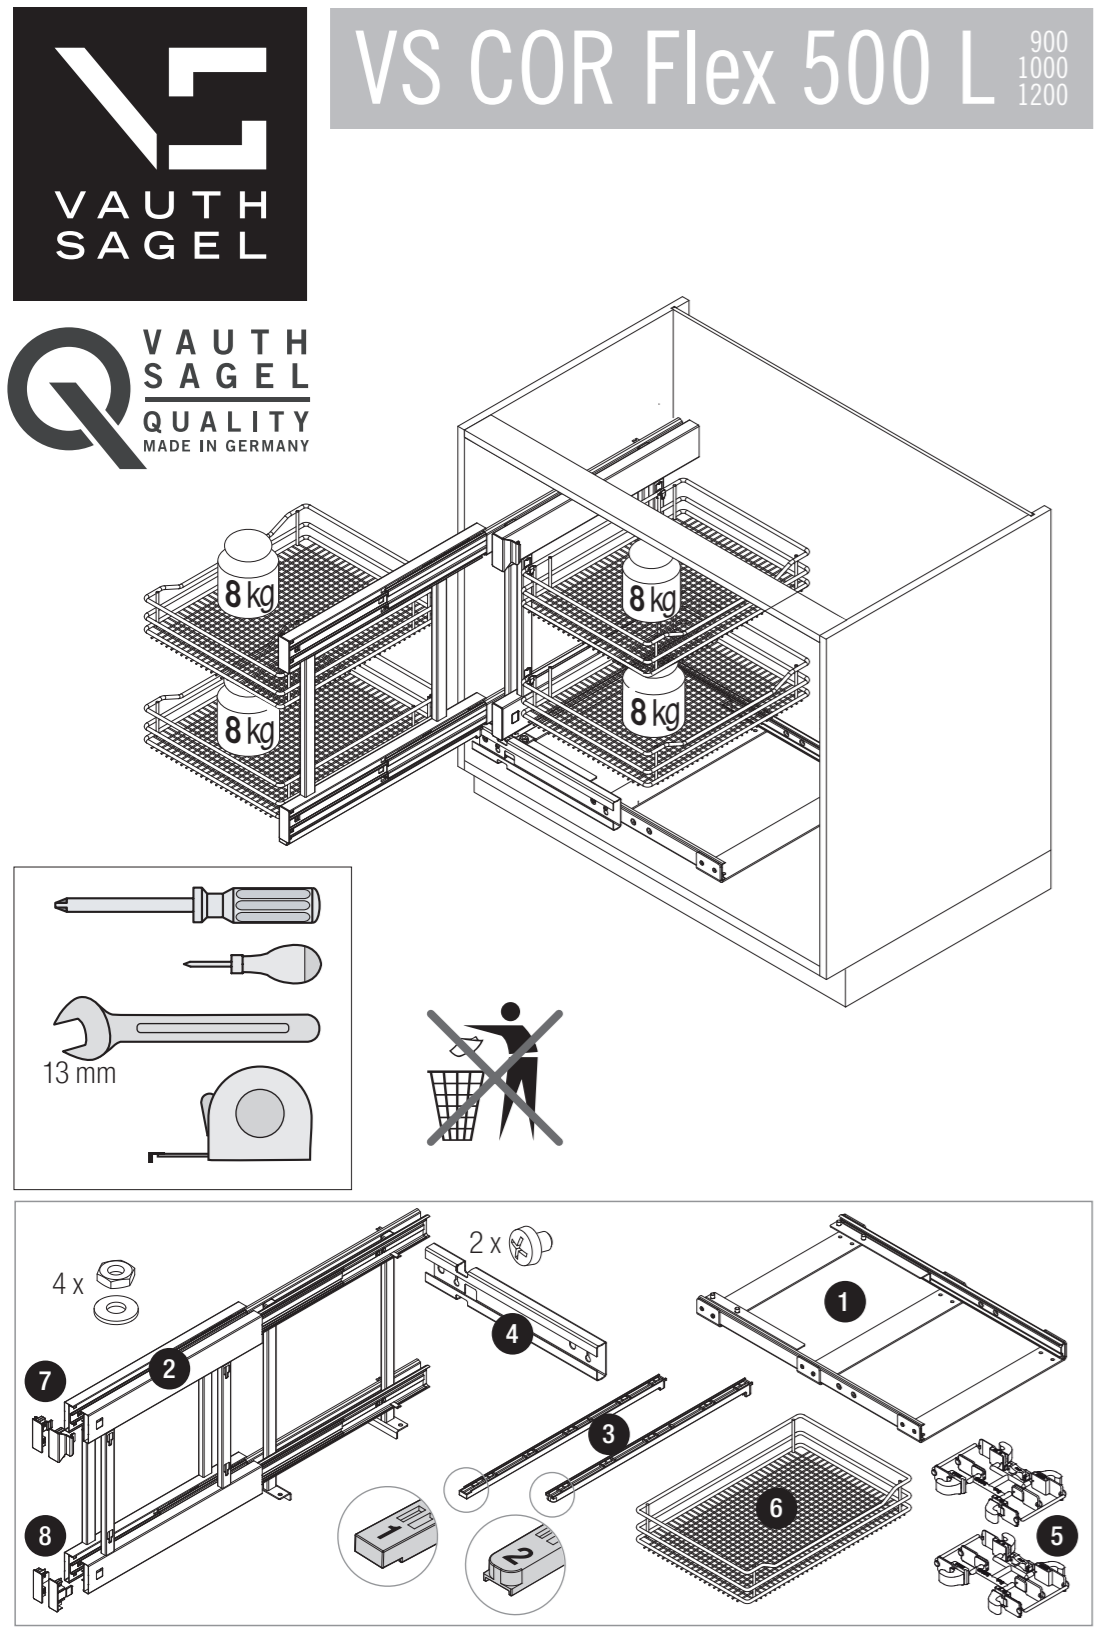

VS COR Flex 480

pull-out movement

Cabinet dimensions

External width: min. 900 - 1,200 mm

Door width: min. 450 mm

Internal height: min. 530 mm

Specifications

Full extension with damping

VAUTH SAGEL
VS COR Flex 480 R
900
1000
1200

VAUTH SAGEL
VS COR Flex 480 R
900
1000
1200

04 / 2017

VS COR Flex 500/550

pull-out movement

Diag: left side pulled out

Cabinet dimensions

- External width:** min. 900 - 1,200 mm
- Door width:** min. 450 mm
- Internal height:** min. 530 mm

Basket dimensions: (front baskets)

Cabinet	basket width			basket depth		
	900	1,000	1,200	900	1,000	1,200
	280	350	350	415	415	415

Basket height

Classic	Premea
Saphir	Premea Artline
75	84

Basket dimensions: (rear baskets)

Cabinet	basket width			basket depth		
	900	1,000	1,200	900	1,000	1,200
500	280	325	400	415	415	415
550				500	500	500

Basket height

Classic	Premea
Saphir	Premea Artline
75	84

We reserve the right to make technical changes and to improve product specifications. All measurements in millimeters.