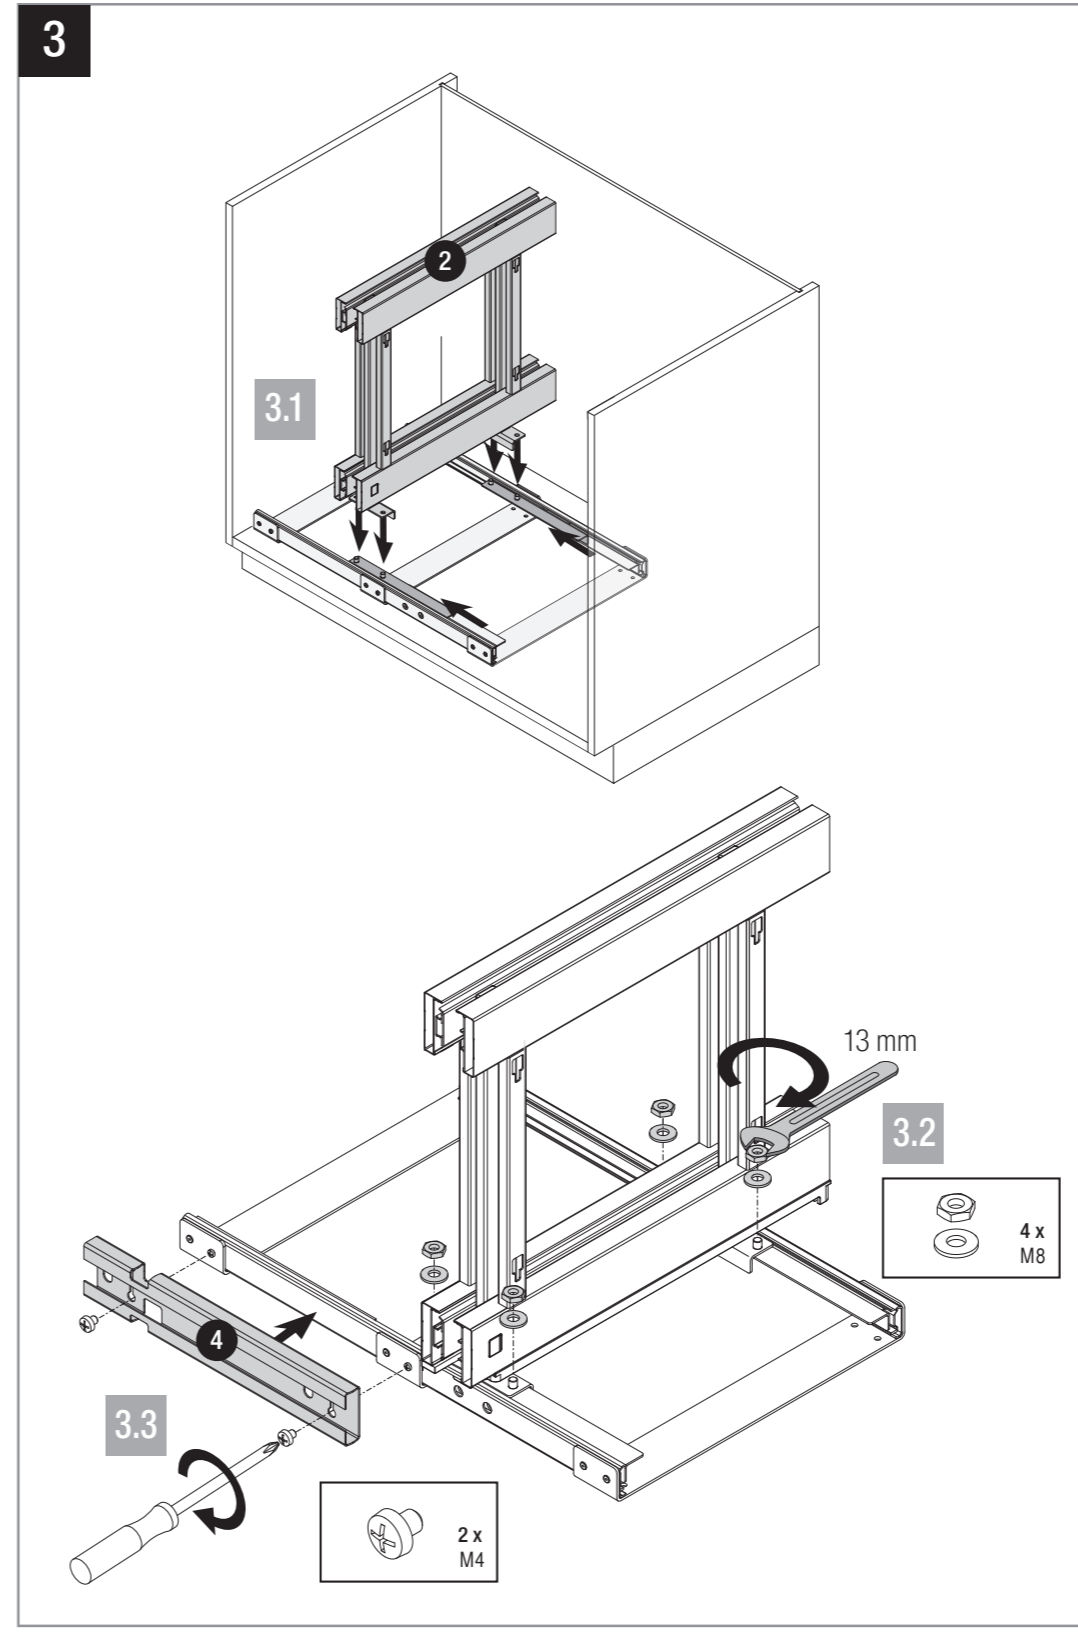

VAUTH SAGEL
VS COR Flex 480 R
900
1000
1200

VAUTH SAGEL
VS COR Flex 480 R
900
1000
1200

04 / 2017

VS COR Flex 500/550

pull-out movement

Diag: left side pulled out

Cabinet dimensions

- External width:** min. 900 - 1,200 mm
- Door width:** min. 450 mm
- Internal height:** min. 530 mm

Basket dimensions: (front baskets)

Cabinet	basket width			basket depth		
	900	1,000	1,200	900	1,000	1,200
	280	350	350	415	415	415

Basket height

Classic	Premea
Saphir	Premea Artline
75	84

Basket dimensions: (rear baskets)

Cabinet	basket width			basket depth		
	900	1,000	1,200	900	1,000	1,200
500	280	325	400	415	415	415
550				500	500	500

Basket height

Classic	Premea
Saphir	Premea Artline
75	84

We reserve the right to make technical changes and to improve product specifications. All measurements in millimeters.