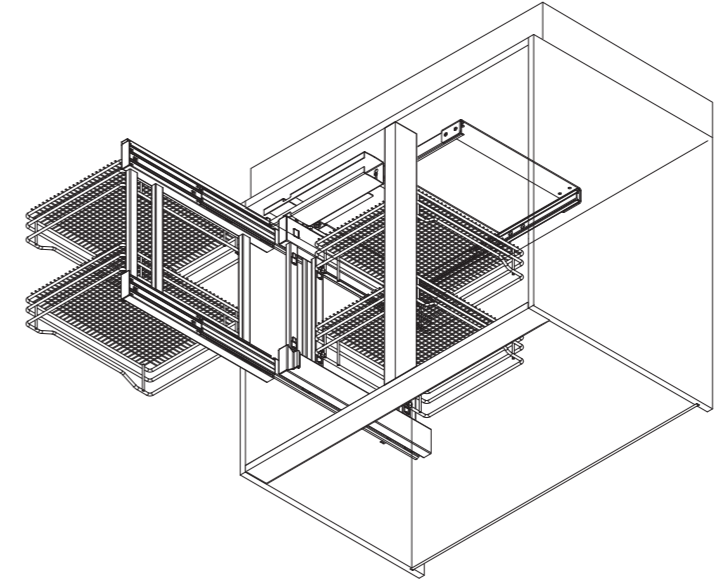

K 900
K 900
K 1000
K 1200
K 1000
K 1200

32 mm

K 900
K 900
K 1000
K 1200
K 1000
K 1200

04/2017
900
1000
1200
VS COR Flex 480 R

VAUTH
SAGEL
QUALITY
MADE IN GERMANY

B

K 900
K 1000
K 1200
K 900
K 1000
K 1200