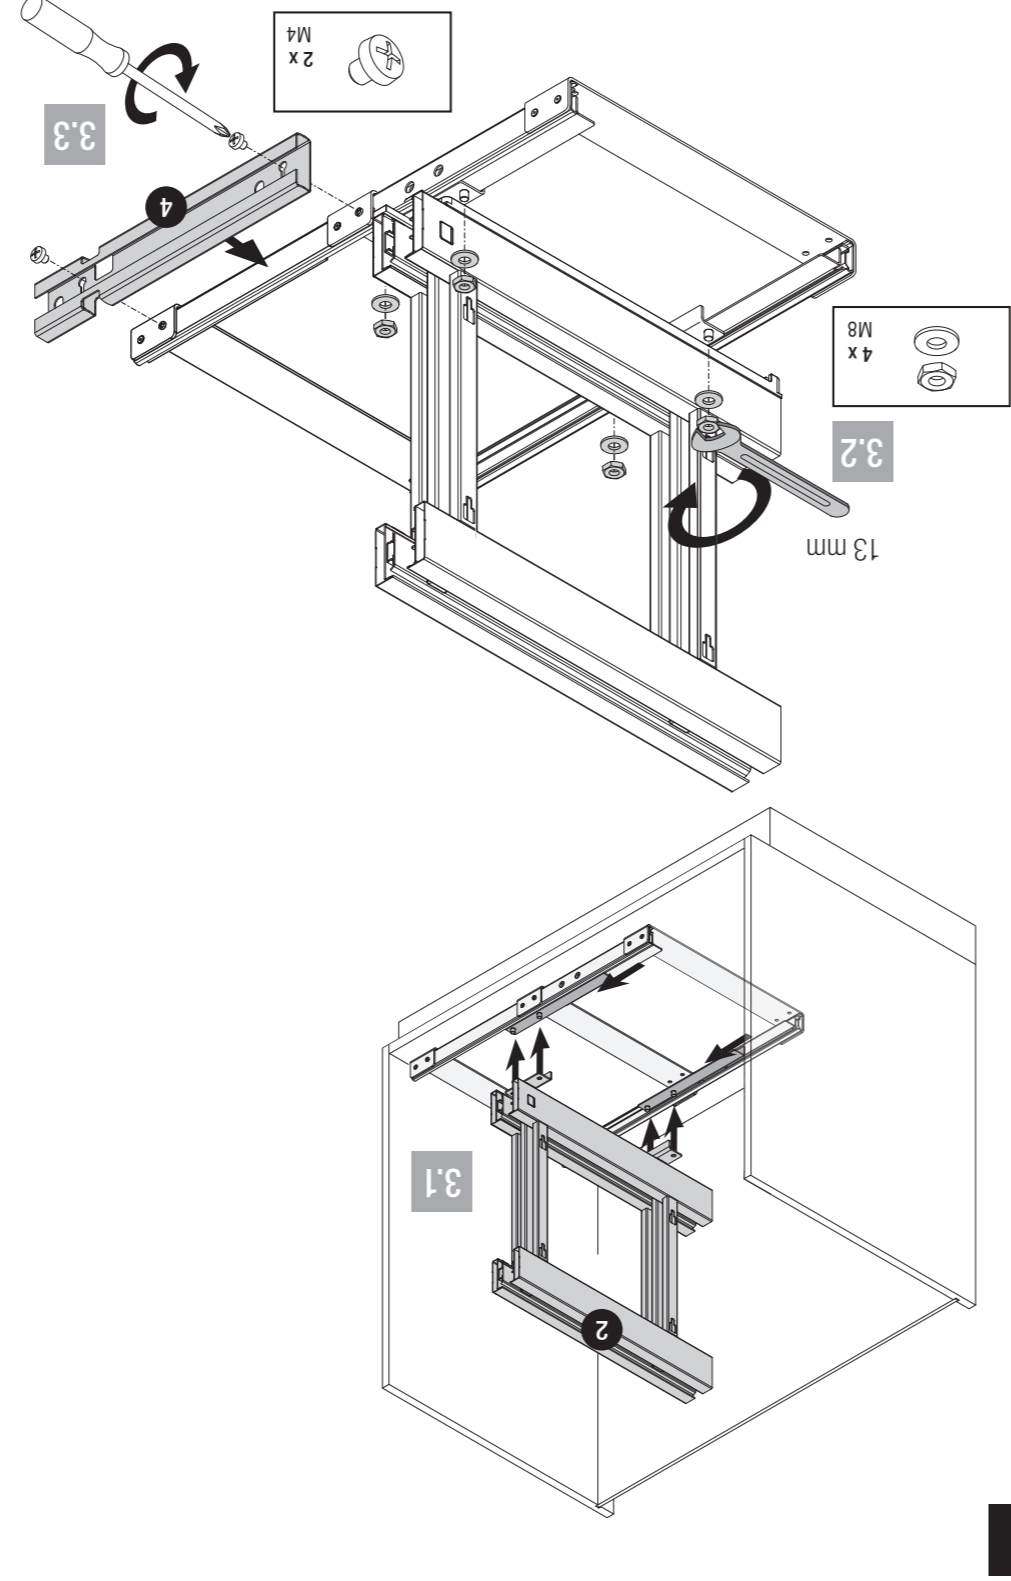

Basket dimensions: (front baskets)

Cabinet	basket width			basket depth		
	900	1,000	1,200	900	1,000	1,200
	280	350	350	415	415	415

Basket height

Classic	Premea
Saphir	Premea Artline
75	84

Basket dimensions: (rear baskets)

Cabinet	basket width			basket depth		
	900	1,000	1,200	900	1,000	1,200
500	280	325	400	415	415	415
550				500	500	500

Basket height

Classic	Premea
Saphir	Premea Artline
75	84

We reserve the right to make technical changes and to improve product specifications. All measurements in millimeters.