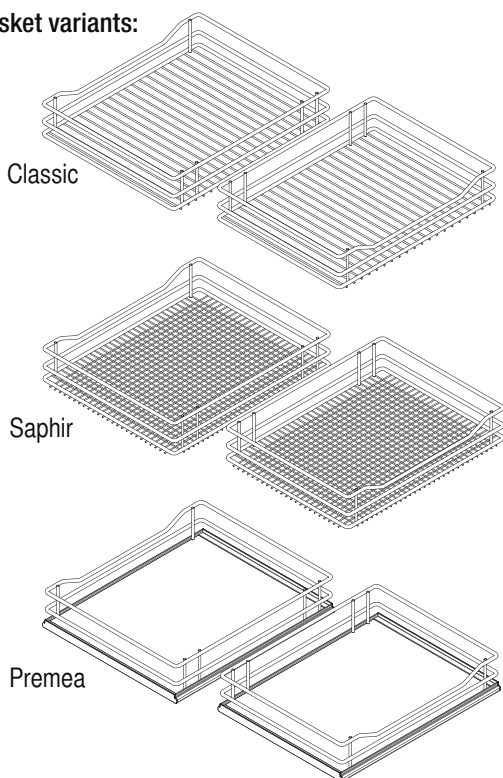

VAUTH SAGEL
VS COR Flex 480 R
900
1000
1200

VAUTH SAGEL
VS COR Flex 480 R
900
1000
1200

04 / 2017

VS COR Flex 500/550

pull-out movement

Diag: left side pulled out

Cabinet dimensions

- External width:** min. 900 - 1,200 mm
- Door width:** min. 450 mm
- Internal height:** min. 530 mm

Specifications

Full extension with damping

- Fitting:** RAL 9006 silver (clear coat), RAL 9010 white, champagne, lava grey
- Baskets:** Chrome, RAL 9006 silver (clear coat), RAL 9010 white, champagne, lava grey

Load capacity of baskets:

- Front baskets 8 kg
- Rear baskets 8 kg

Basket variants:

Cabinet dimensions

	K 900	K 1,000	K 1,200
B	min. 900	min. 1,000	min. 1,000
T	min. 450	min. 500	min. 600
W	≥ 381	≥ 445	≥ 521

Basket dimensions: (front baskets)

Cabinet	basket width			basket depth		
	900	1,000	1,200	900	1,000	1,200
	280	350	350	415	415	415

Basket height

Classic	Premea
Saphir	Premea Artline
75	84

Basket dimensions: (rear baskets)