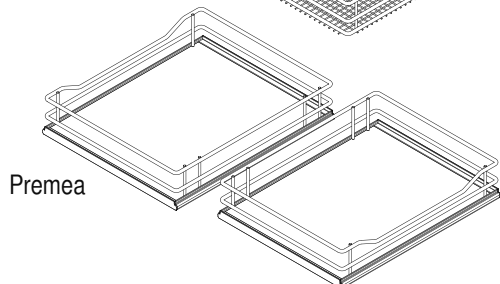

VS COR Flex 480

pull-out movement

Cabinet dimensions

External width: min. 900 - 1,200 mm

Door width: min. 450 mm

Internal height: min. 530 mm

Specifications

Full extension with damping

Fitting: RAL 9006 silver (clear coat),
RAL 9010 white, champagne, lava grey

Baskets: Chrome, RAL 9006 silver (clear coat),
RAL 9010 white, champagne, lava grey

Load capacity of baskets:

Front baskets 8 kg
Rear baskets 8 kg

Basket variants:

Classic

Saphir

Premea

Cabinet dimensions

	K 900	K 1,000	K 1,200
B	min. 900	min. 1,000	min. 1,000
T	min. 450	min. 500	min. 600
W	≥ 411	≥ 461	≥ 561

Basket dimensions (front baskets)

Cabinet	basket width			basket depth			basket height	
	900	1,000	1,200	900	1,000	1,200	Classic Saphir	Premea Premea Artline
	280	325	350	415	415	415	75	84