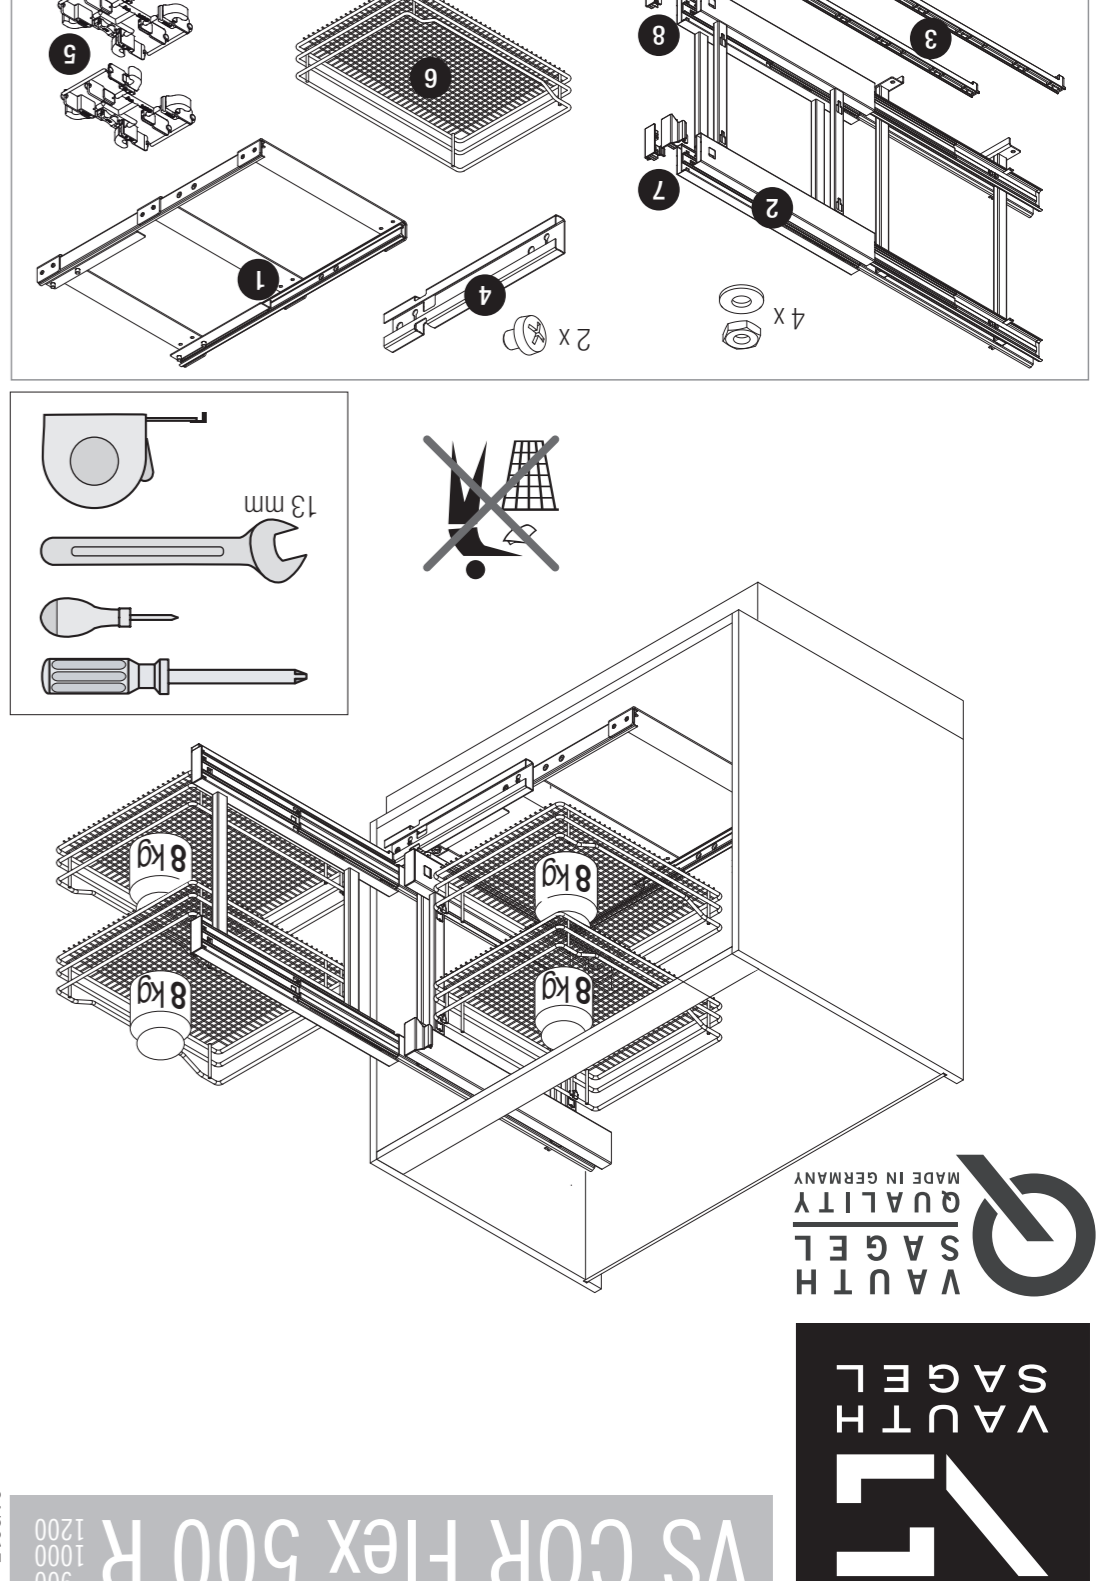

VAUTH SAGEL
VS COR Flex 480 R
900
1000
1200

VAUTH SAGEL
VS COR Flex 480 R
900
1000
1200

04 / 2017

VS COR Flex 500/550

pull-out movement

Diag: left side pulled out

Cabinet dimensions

- External width:** min. 900 - 1,200 mm
- Door width:** min. 450 mm
- Internal height:** min. 530 mm

Basket dimensions: (front baskets)

Cabinet	basket width			basket depth		
	900	1,000	1,200	900	1,000	1,200
	280	350	350	415	415	415

Basket height

Classic	Premea
Saphir	Premea Artline
75	84

Basket dimensions: (rear baskets)

Cabinet	basket width			basket depth		
	900	1,000	1,200	900	1,000	1,200
500	280	325	400	415	415	415
550				500	500	500

Basket height

Classic	Premea
Saphir	Premea Artline
75	84

We reserve the right to make technical changes and to improve product specifications. All measurements in millimeters.