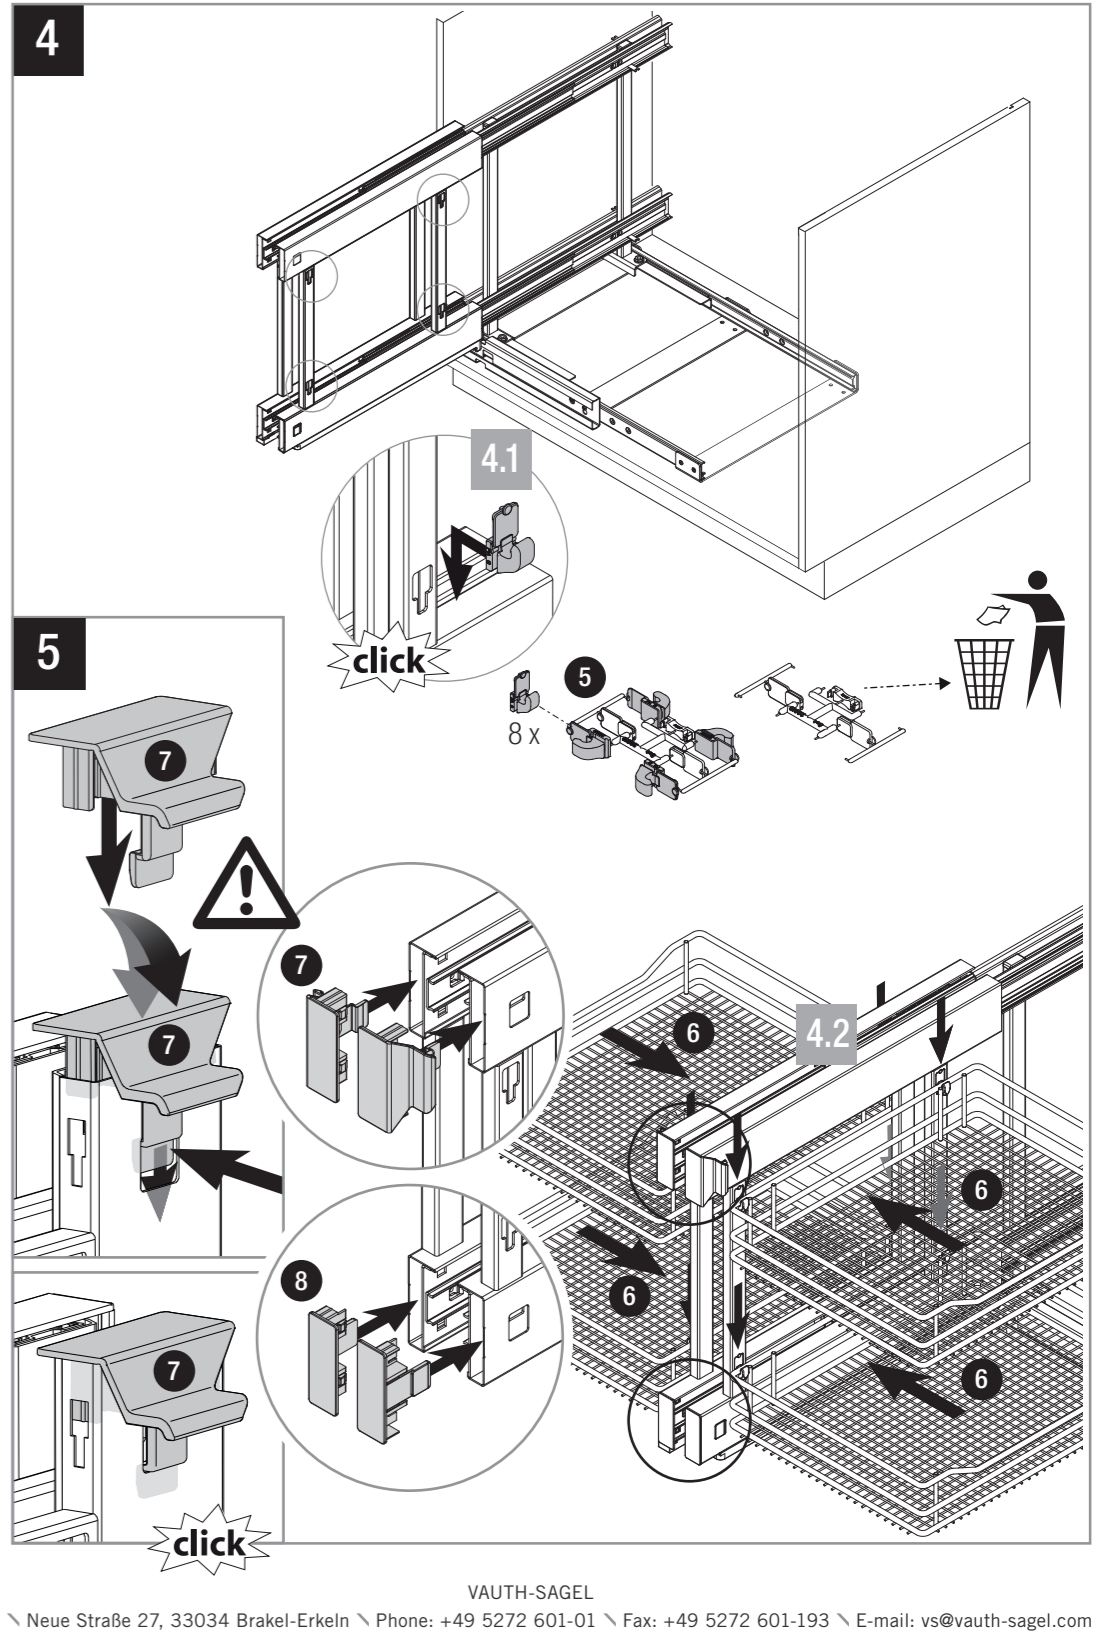

VS COR Flex 500 R
900
1000
1200
04/2017