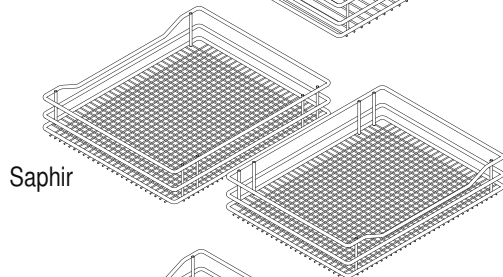

VS COR Flex 480

pull-out movement

Cabinet dimensions

External width: min. 900 - 1,200 mm

Door width: min. 450 mm

Internal height: min. 530 mm

Specifications

Full extension with damping

Fitting: RAL 9006 silver (clear coat),
RAL 9010 white, champagne, lava grey

Baskets: Chrome, RAL 9006 silver (clear coat),
RAL 9010 white, champagne, lava grey

Load capacity of baskets:

Front baskets 8 kg
Rear baskets 8 kg

Basket variants:

Classic

Saphir

Premea

Cabinet dimensions

	K 900	K 1,000	K 1,200
B	min. 900	min. 1,000	min. 1,000
T	min. 450	min. 500	min. 600
W	≥ 411	≥ 461	≥ 561

Basket dimensions (front baskets)

Cabinet	basket width			basket depth			basket height	
	900	1,000	1,200	900	1,000	1,200	Classic Saphir	Premea Premea Artline
	280	325	350	415	415	415	75	84

Basket dimensions (rear baskets)

Cabinet	basket width			basket depth			basket height	
	900	1,000	1,200	900	1,000	1,200	Classic Saphir	Premea Premea Artline
	280	325	400	375	375	375	75	84

K 900
K 1000
K 900
K 1000
K 1200