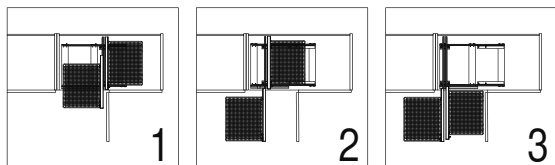

VS COR Flex 480

pull-out movement

Cabinet dimensions

External width: min. 900 - 1,200 mm

Door width: min. 450 mm

Internal height: min. 530 mm

Specifications

Full extension with damping

Fitting: RAL 9006 silver (clear coat),
RAL 9010 white, champagne, lava grey

Baskets: Chrome, RAL 9006 silver (clear coat),
RAL 9010 white, champagne, lava grey

Load capacity of baskets:

Front baskets 8 kg
Rear baskets 8 kg

Basket variants:

Classic

Saphir

Premea

Cabinet dimensions

	K 900	K 1,000	K 1,200
B	min. 900	min. 1,000	min. 1,000
T	min. 450	min. 500	min. 600
W	≥ 411	≥ 461	≥ 561

Basket dimensions (front baskets)

Cabinet	basket width			basket depth			basket height	
	900	1,000	1,200	900	1,000	1,200	Classic Saphir	Premea Premea Artline
	280	325	350	415	415	415	75	84

VAUTH SAGEL
VS COR Flex 480 R
900
1000
1200

VAUTH SAGEL
VS COR Flex 480 R
900
1000
1200

04 / 2017

VS COR Flex 500/550

pull-out movement

Diag: left side pulled out

Cabinet dimensions

- External width:** min. 900 - 1,200 mm
- Door width:** min. 450 mm
- Internal height:** min. 530 mm