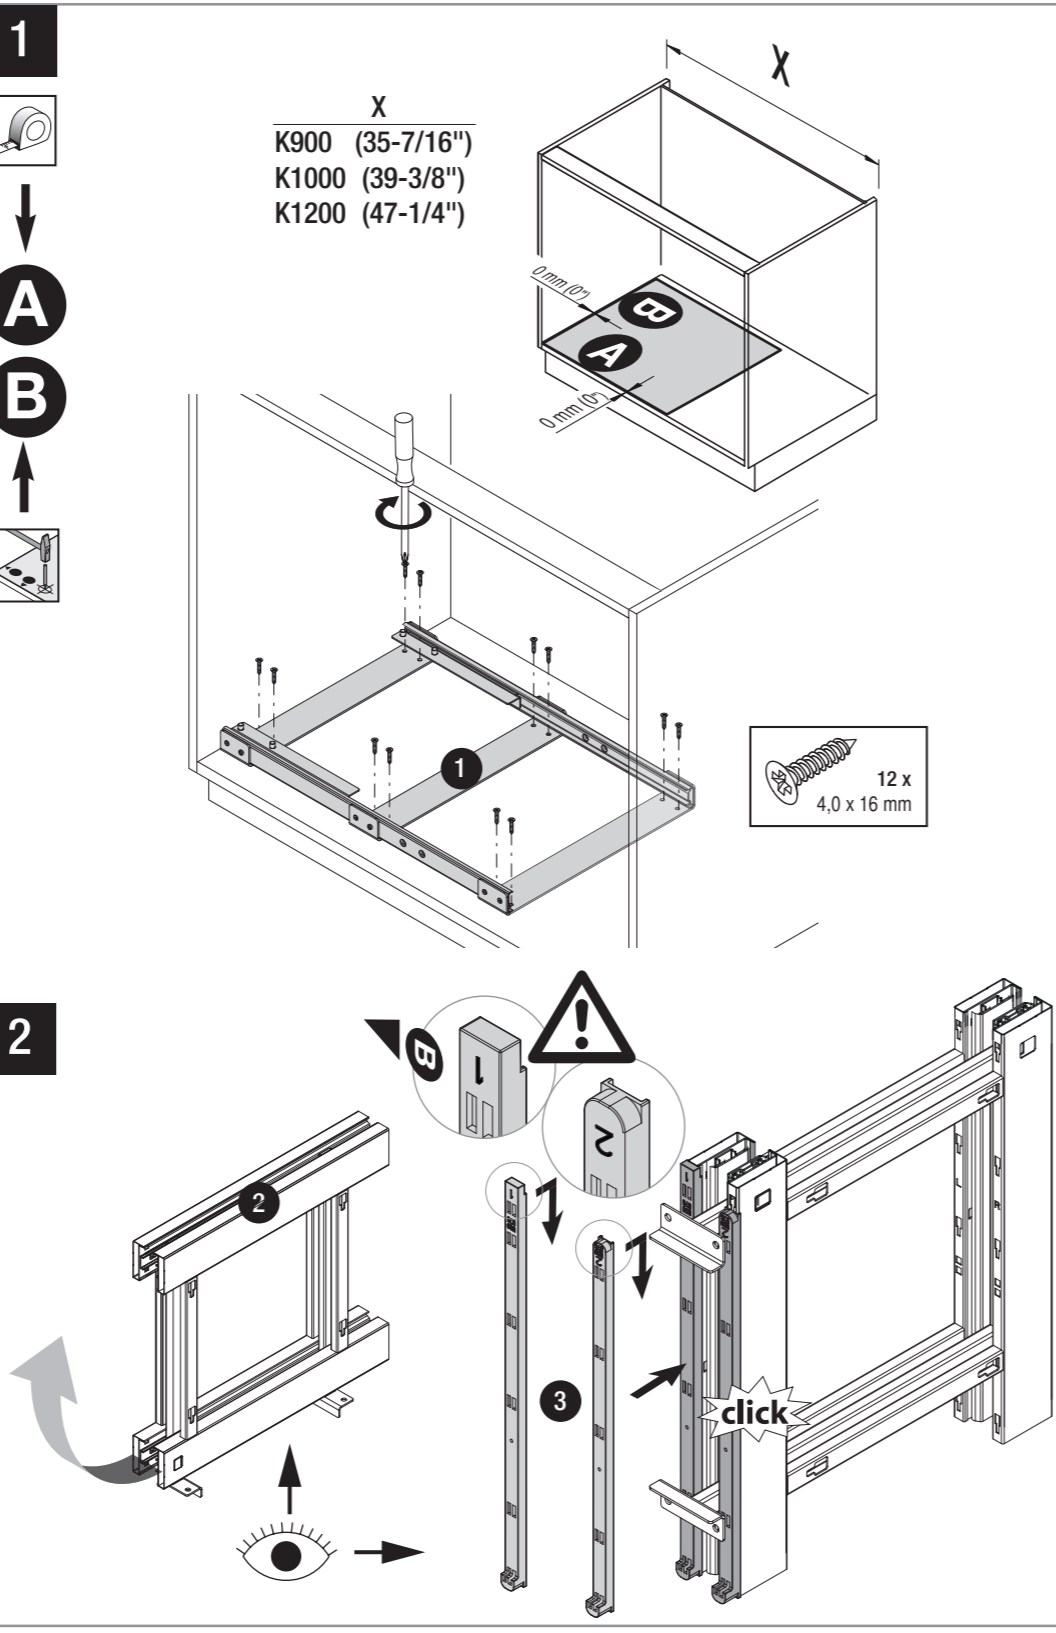

VAUTH SAGEL
VS COR Flex 480 R
900
1000
1200

VAUTH SAGEL
VS COR Flex 480 R
900
1000
1200

04 / 2017

VS COR Flex 500/550

pull-out movement

Diag: left side pulled out

Cabinet dimensions

- External width:** min. 900 - 1,200 mm
- Door width:** min. 450 mm
- Internal height:** min. 530 mm

Basket dimensions: (front baskets)

Cabinet	basket width			basket depth		
	900	1,000	1,200	900	1,000	1,200
	280	350	350	415	415	415

Basket height

Classic	Premea
Saphir	Premea Artline
75	84

Basket dimensions: (rear baskets)

Cabinet	basket width			basket depth		
	900	1,000	1,200	900	1,000	1,200
500	280	325	400	415	415	415
550				500	500	500

Basket height

Classic	Premea
Saphir	Premea Artline
75	84

We reserve the right to make technical changes and to improve product specifications. All measurements in millimeters.