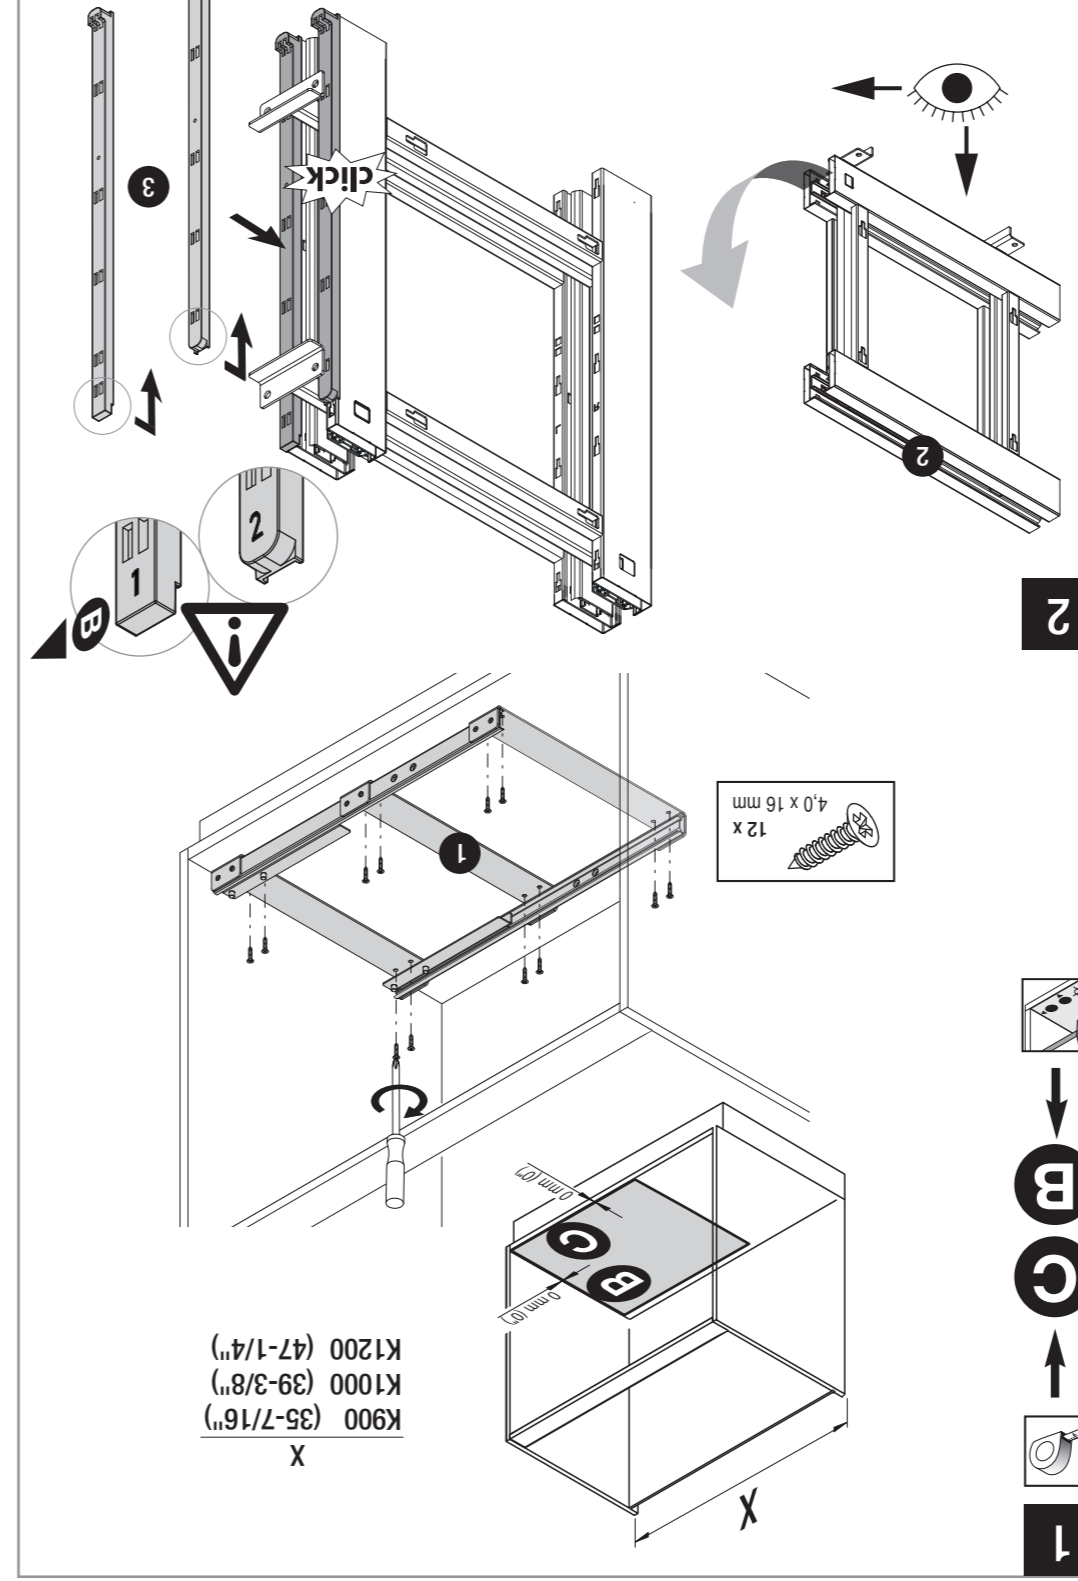

VAUTH SAGEL
VS COR Flex 480 R
900
1000
1200

VAUTH SAGEL
VS COR Flex 480 R
900
1000
1200

04 / 2017

VS COR Flex 500/550

pull-out movement

Diag: left side pulled out

Cabinet dimensions

- External width:** min. 900 - 1,200 mm
- Door width:** min. 450 mm
- Internal height:** min. 530 mm

Basket dimensions: (front baskets)

Cabinet	basket width			basket depth		
	900	1,000	1,200	900	1,000	1,200
	280	350	350	415	415	415

Basket height

Classic	Premea
Saphir	Premea Artline
75	84

Basket dimensions: (rear baskets)

Cabinet	basket width			basket depth		
	900	1,000	1,200	900	1,000	1,200
500	280	325	400	415	415	415
550				500	500	500

Basket height

Classic	Premea
Saphir	Premea Artline
75	84

We reserve the right to make technical changes and to improve product specifications. All measurements in millimeters.